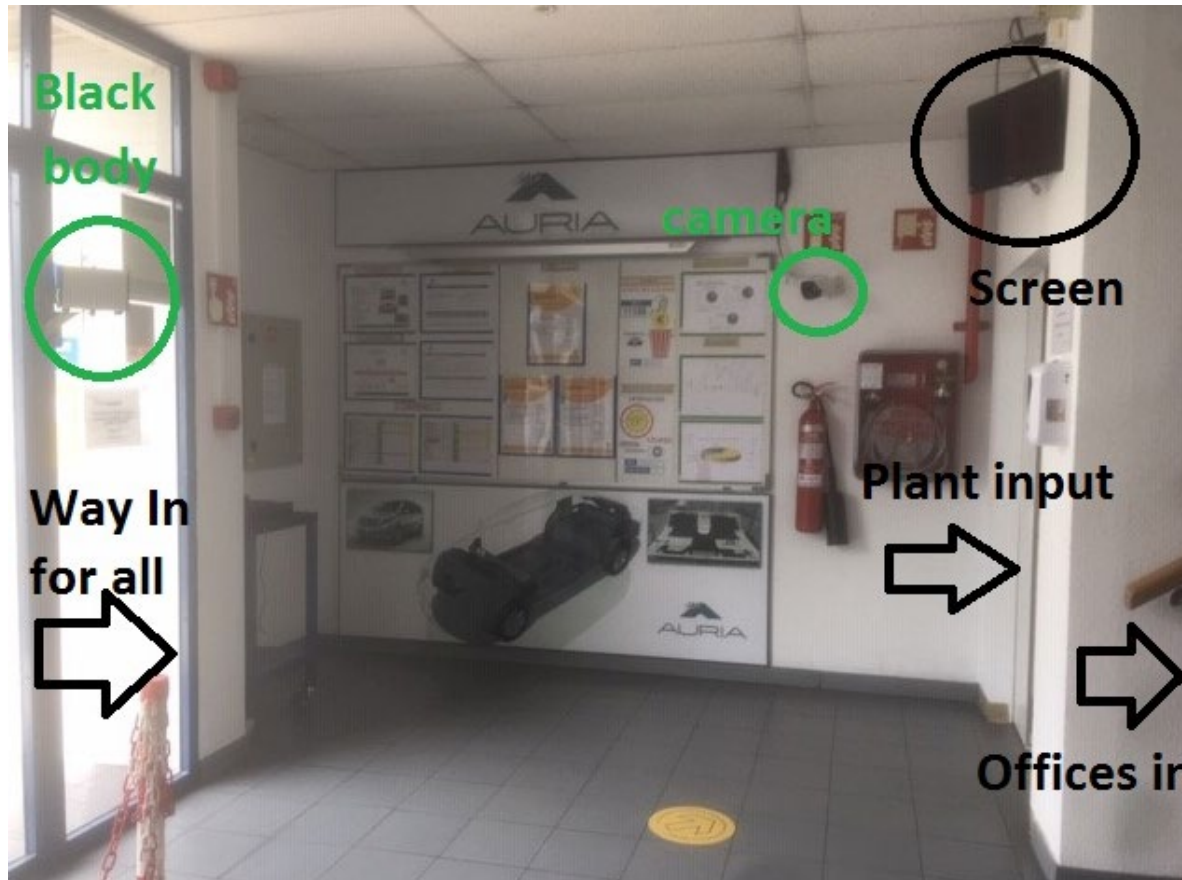

# COVID-19 Return to Work Camera thermographic use in VITORIA

EDIT Jul .06. 2020

**AURIA**

# COVID – 19 Return to Work Communications New position for camera in Vitoria

Position for main elements and people flow ( no way out for production people)

- Doors, camera, screen,...

# COVID – 19 Return to Work Communications New position for camera in Vitoria

The camera was fixed to the wall , and black body ( Temperature reference ) fixed to the door, opposite to the sun